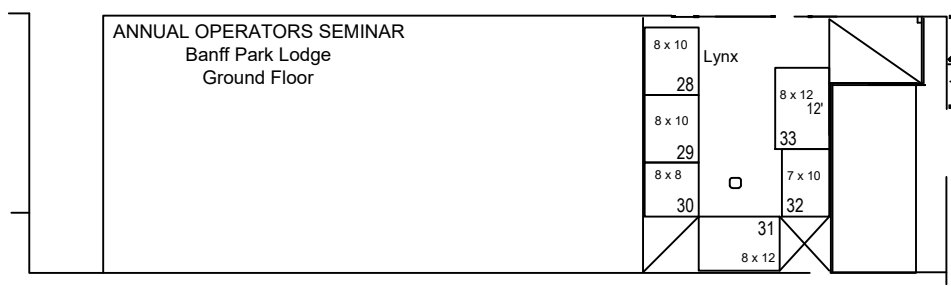

Terrace Lounge

Booths 40-43, 46-53, & 58-61 are 6'x6'  
Booths 38-39, 44-44, 54-55, & 56-57 are 4'd x 8' w

Registration

Lobby