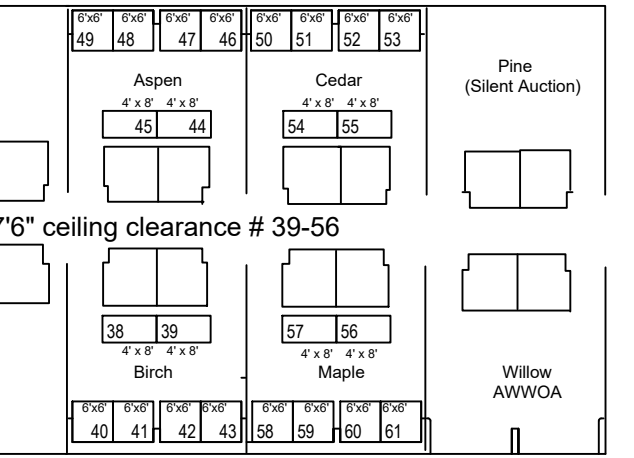

Terrace Lounge

Booths 40-43, 46-53, & 58-61 are 6'x6'  
Booths 38-39, 44-44, 54-55, & 56-57 are 4'd x 8' w

Registration

Lobby