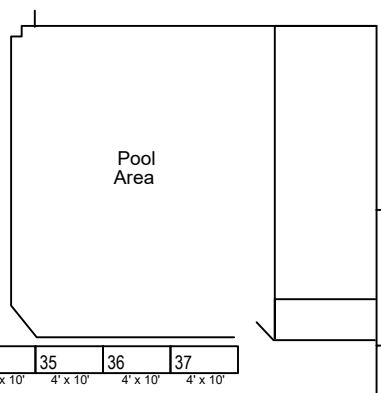

Terrace Lounge

Booths 40-43, 46-53, & 58-61 are 6'x6'  
Booths 38-39, 44-44, 54-55, & 56-57 are 4'd x 8' w

Registration

Lobby